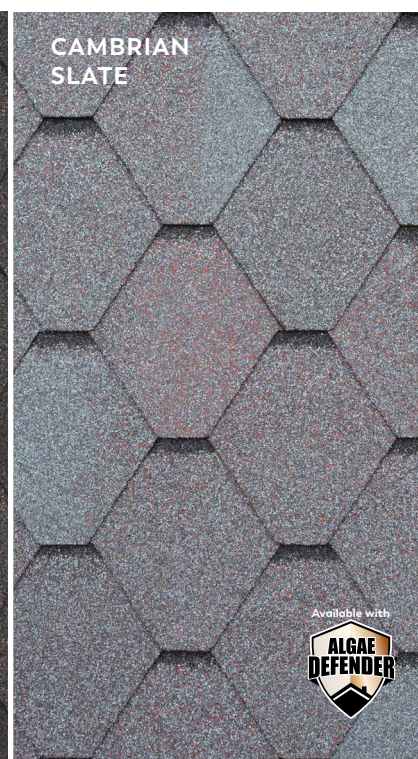

CASCADE™

Harness Your Home's History.

Our unique and distinguished Cascade™ diamond-shaped shingle is the perfect choice for your historical-style home. Featuring our exclusive U.S. patented design, Cascade shingles have a style that honors your home's heritage.

The unique shape accentuates steeply-sloped roofs, offering a glimpse into an idyllic past. Cascade™ is available in four classic colors, meets UL790 Class A Fire Resistance Standard, offers a Limited Lifetime warranty, and features Algae Defender®.

Printed colors shown in this brochure may vary from actual shingle colors.

Color selection should be made with 2-3 full size shingles.