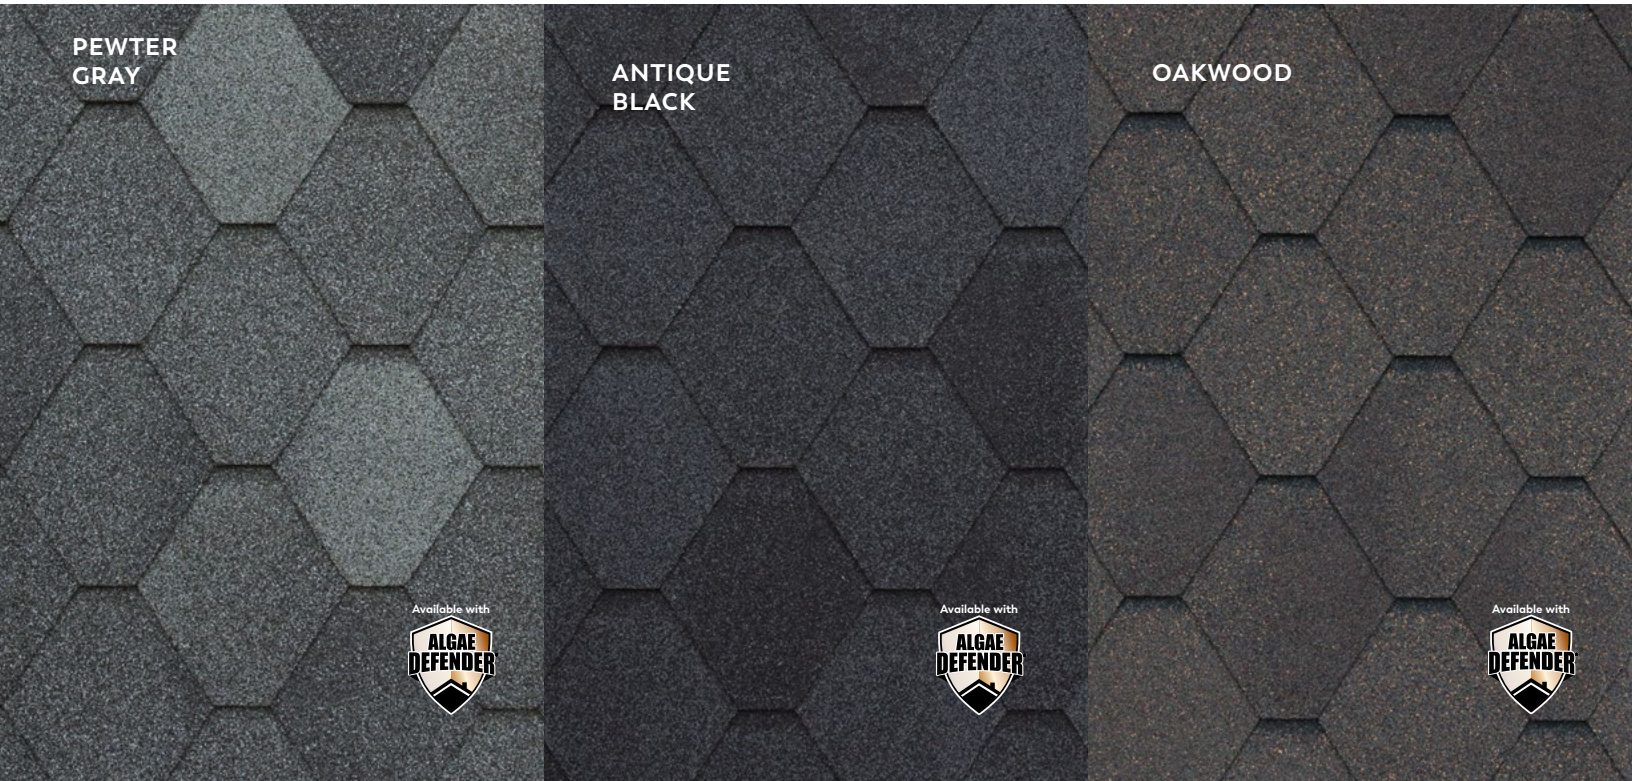

**COMPLIES WITH:**

- CSA A123.5, Fiberglass Shingle Standard
- ASTM D3018 Type I, Fiberglass Shingle Standard

Available with

Helps resist black streaks caused by algae.  
\*\*Not available in all markets.

Printed colors shown in this brochure may vary from actual shingle colors.  
Color selection should be made with 2-3 full size shingles.

©2023 PABCO® ROOFING PRODUCTS. ALL TRADEMARKS® ARE REGISTERED TRADEMARKS. CASCADE™ AND ALGAE DEFENDER® ARE TRADEMARKS OF PACIFIC COAST BUILDING PRODUCTS, INC.