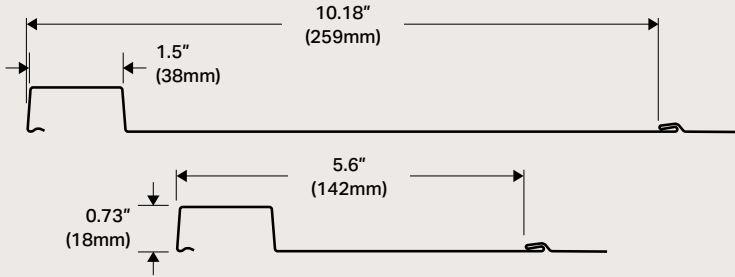

Bellara™

Steel Siding

Board & Batten 140 | 260

Board & Batten 260, Graphite

Board & Batten 140, 260, Graphite

40-Year
Warranty

100%
Recyclable

Matching Trim
System

Greek Villa

11168

Technical Specs	
Fastening System	Hidden
Gauge(s)	26GA
Panel Coverage	5.6" (142mm)
	10.18" (259mm)
Panel Length	12'
Application	Wall
Profile Depth	0.73" (18mm)

Board & Batten 260, Graphite