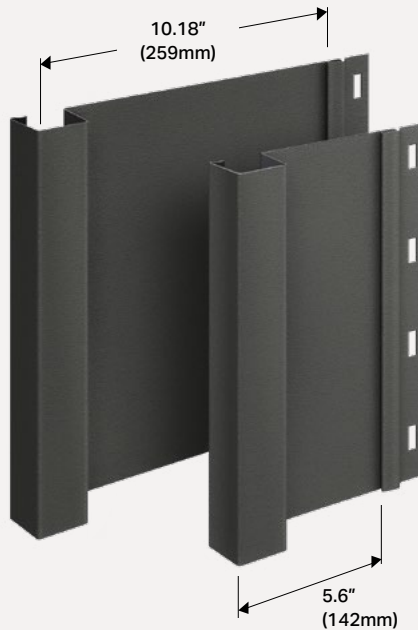

Bellara™

Steel Siding

Board & Batten 140 | 260

Board & Batten 260, Graphite

Board & Batten 140, 260, Graphite

40-Year
Warranty

100%
Recyclable

Matching Trim
System

Greek Villa

11168

Technical Specs	
Fastening System	Hidden
Gauge(s)	26GA
Panel Coverage	5.6" (142mm)
	10.18" (259mm)
Panel Length	12'
Application	Wall
Profile Depth	0.73" (18mm)

Board & Batten 260, Graphite