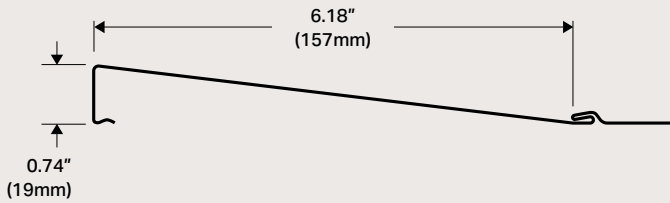

Greek Villa

11168

Technical Specs

Fastening System	Hidden
Gauge(s)	26GA
Panel Coverage	6.18" (157mm)
Panel Length	12'
Application	Wall
Profile Depth	0.74" (19mm)

Matching Trim System

The Bellara trim system addresses every conceivable architectural element. So regardless of your vision, Bellara can be tailored to your exact standard and still achieve a flawless finish.