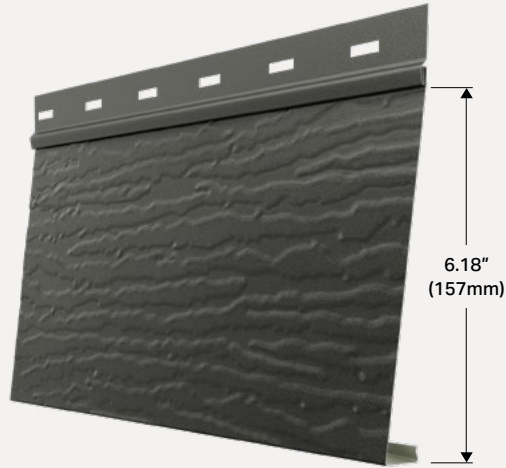

Bellara™

Steel Siding

Lap Siding 155

Lap Siding 155, Graphite

Lap Siding 155, Graphite

40-Year
Warranty

100%
Recyclable

Matching Trim
System

Fade
Resistant

Signature Matte — SMP Coated metal

Ebony

9822

Graphite

9821

Regent Grey

10939

Greek Villa

11168

Technical Specs

Fastening System	Hidden
Gauge(s)	26GA
Panel Coverage	6.18" (157mm)
Panel Length	12'
Application	Wall
Profile Depth	0.74" (19mm)

Matching Trim System

The Bellara trim system addresses every conceivable architectural element. So regardless of your vision, Bellara can be tailored to your exact standard and still achieve a flawless finish.